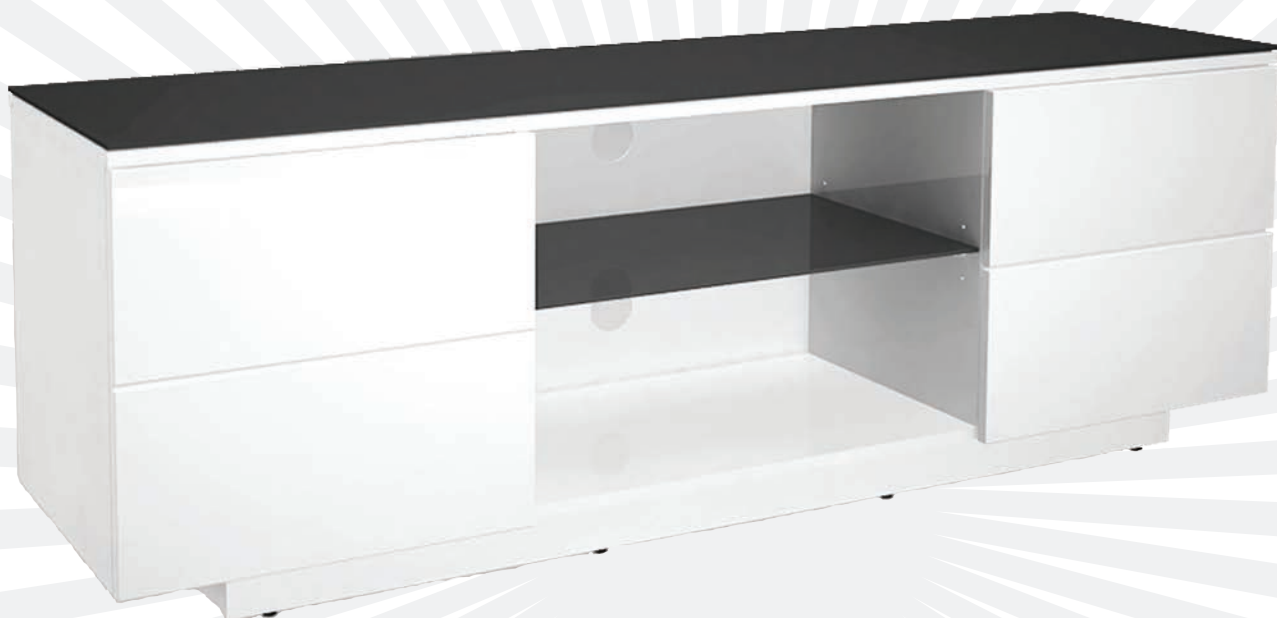

MODEL

LBR1500

1500mm AV/TV Stand

The LBR1500 is perfect for medium to large flat panel TV's with shelf space for plenty of electronic components. The unit features a full box plinth base for stability, two push-in and pop-out drawers on the right and a door on the left. Stylishly finished in a high-gloss with a black glass top and centre shelves.

DIMENSIONS (W x D x H)
1500 x 400 x 520mm

TV SIZE
Suitable for flat-panel TVs up to 60"

SHELF SIZES (W x D x H)
Top shelf – 1500 x 396 x 15 mm
Glass shelf – 592 x 350 x 5 mm
Side shelf – 417 x 350 x 15 mm

FEATURES

- Perfect for medium to large TVs with space for electronic components
- Modern & stylish design
- Cable management system
- High-Gloss Finish

WEIGHT CAPACITY

Top shelf – 35kg / 77lbs
Glass shelf – 7.5kg / 16.5lbs
Left shelf – 7.5kg / 16.5lbs